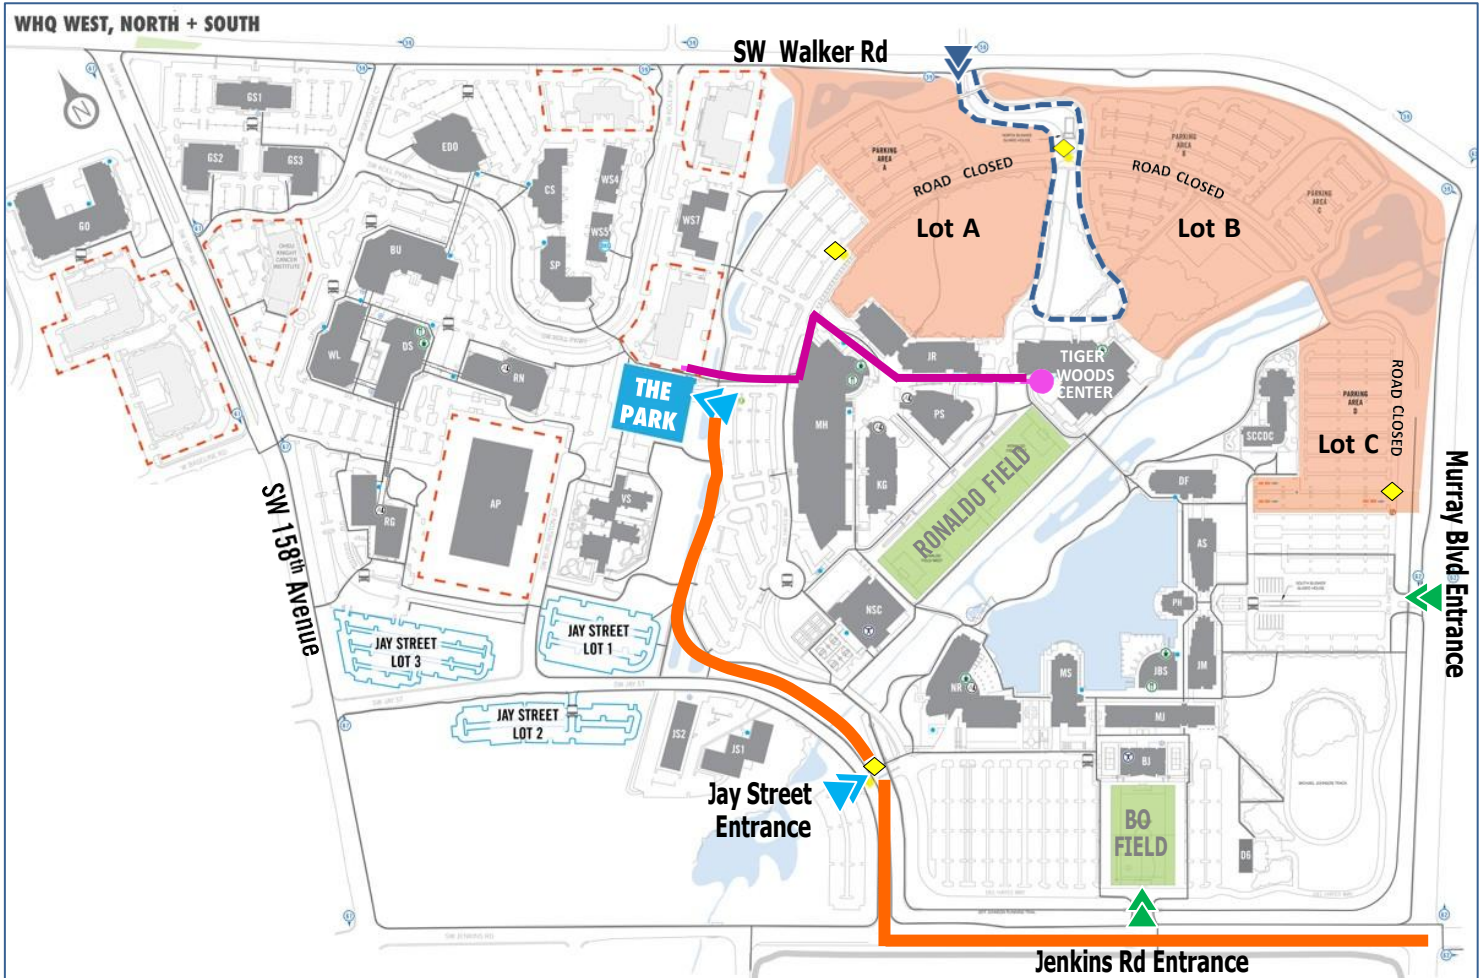

NIKE WHQ EXPANSION CONSTRUCTION ZONE

TIGER WOODS CENTER EVENT PARKING OPTIONS

YOUTH GAMES EVENT PARKING

THE PARK

NIKE PARKING GARAGE

EVENT PARKING ENTRANCE

NIKE ENTRANCES

NO NIKE PARKING

WALKING ROUTE TO TWC

TIGER WOODS CENTER ENTRANCE LIMITED TO DROP-OFF/PICK-UP ONLY

FLAGGER

CLOSED FOR CONSTRUCTION

DRIVE AND PARK

DRIVING DIRECTIONS

- From HWY 26 take the Murray Road exit #67
- Turn right on Jenkins Road (signs will be posted)
- Go to Jay Street and turn right into the Nike campus
- Once on the Nike campus follow signs to Youth Games parking

PLEASE NOTE: THE ENTRANCE TO NIKE FROM ONE BOWERMAN DRIVE (OFF MURRAY) IS CLOSED DURING THE WEEKEND. BE SURE TO ENTER THE CAMPUS VIA JENKENS ROAD AND JAY STREET. Volunteers will be at the Jenkins Road/Jay Street intersection to direct you.